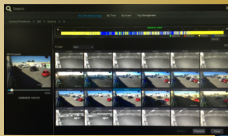

Time-Slice Search

The fastest method of finding video footage. Simply click on any thumbnail image to start instant playback. Find what you're looking for in seconds - not hours!